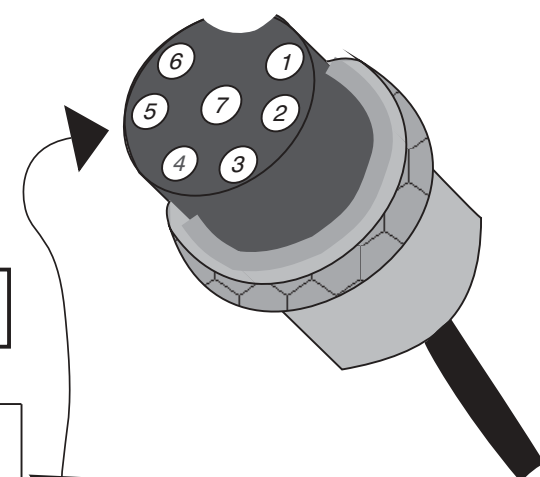

Connection from EC Sensor to transmitter

by cable

by connector

EC
 SENSOR

	HI7635 In-line sensor		HI-3001 Direct sensor to pipe		
	GRID	GRID	GRID	GRID	7
4	Green	Green	Blue	Blue	4
3	White	Yellow	Red	Red	3
2	Blue	Blue	White	Pink	2
1	Brown	Brown	Green	Green	1
Tem	Red	Red	Brown	Brown	5
	Black	Grey	Grey or Black	Grey or Black	6
Without connection	---	Rose	Rose and Yellow	Yellow	Without connection