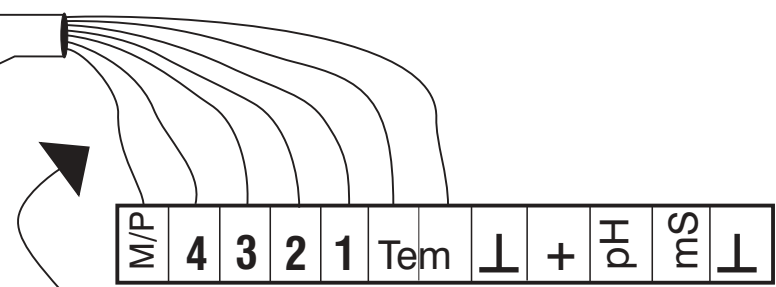

Connection from EC Sensor to transmitter

by cable

by connector

EC
 SENSOR

	HI7635 In-line sensor		HI-3001 Direct sensor to pipe		
	GRID	GRID	GRID	GRID	7
4	Green	Green	Blue	Blue	4
3	White	Yellow	Red	Red	3
2	Blue	Blue	White	Pink	2
1	Brown	Brown	Green	Green	1
Tem	Red	Red	Brown	Brown	5
	Black	Grey	Grey or Black	Grey or Black	6
Without connection	---	Rose	Rose and Yellow	Yellow	Without connection